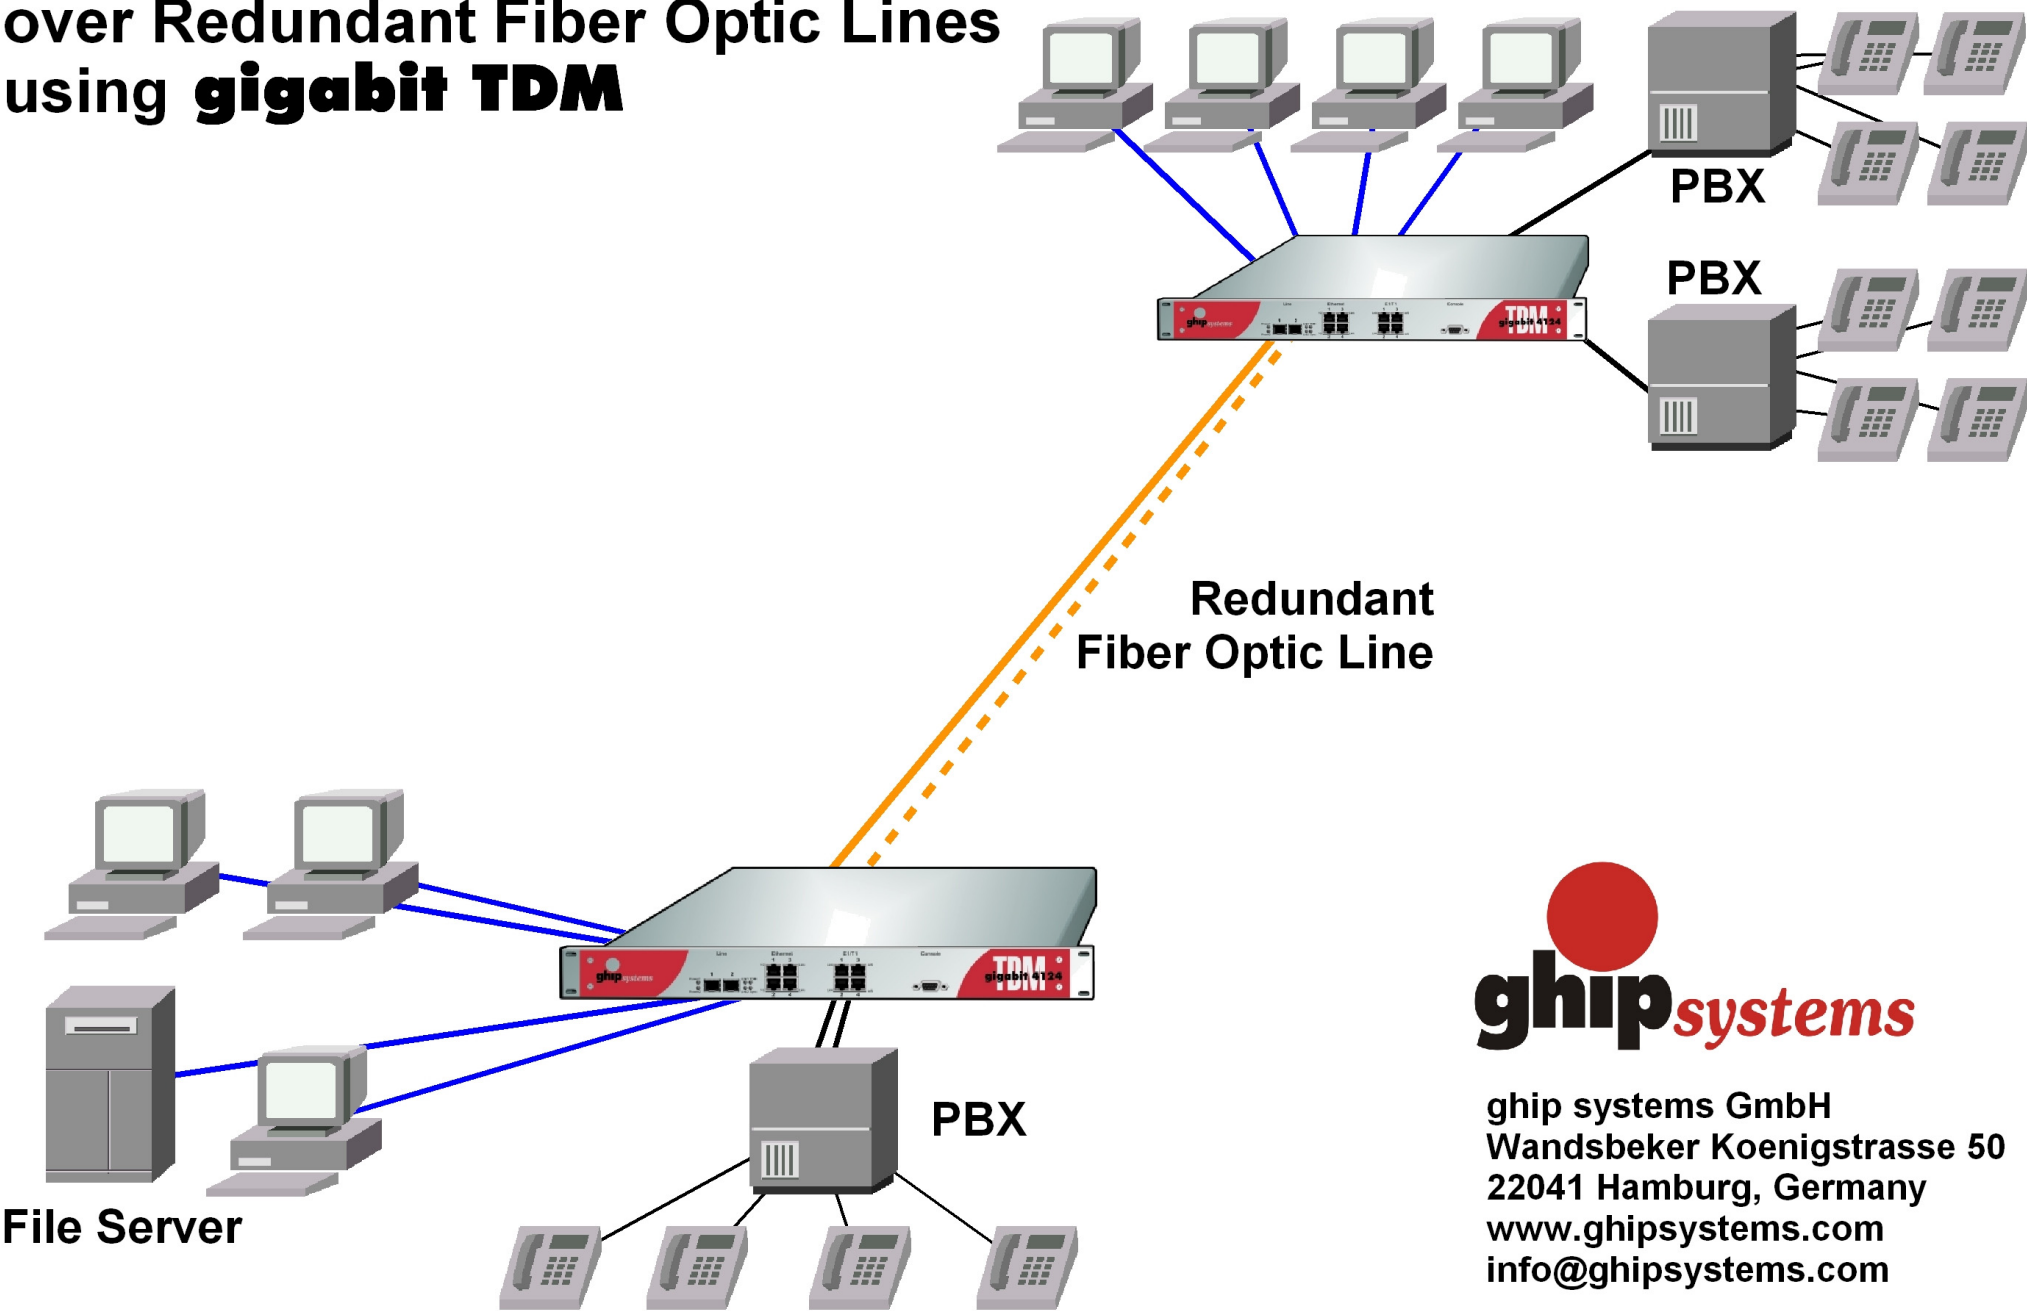

Connect Gigabit Ethernet and PBXes Safely over Redundant Fiber Optic Lines using **gigabit TDM**

ghip systems GmbH
Wandsbeker Koenigstrasse 50
22041 Hamburg, Germany
www.ghipsystems.com
info@ghipsystems.com